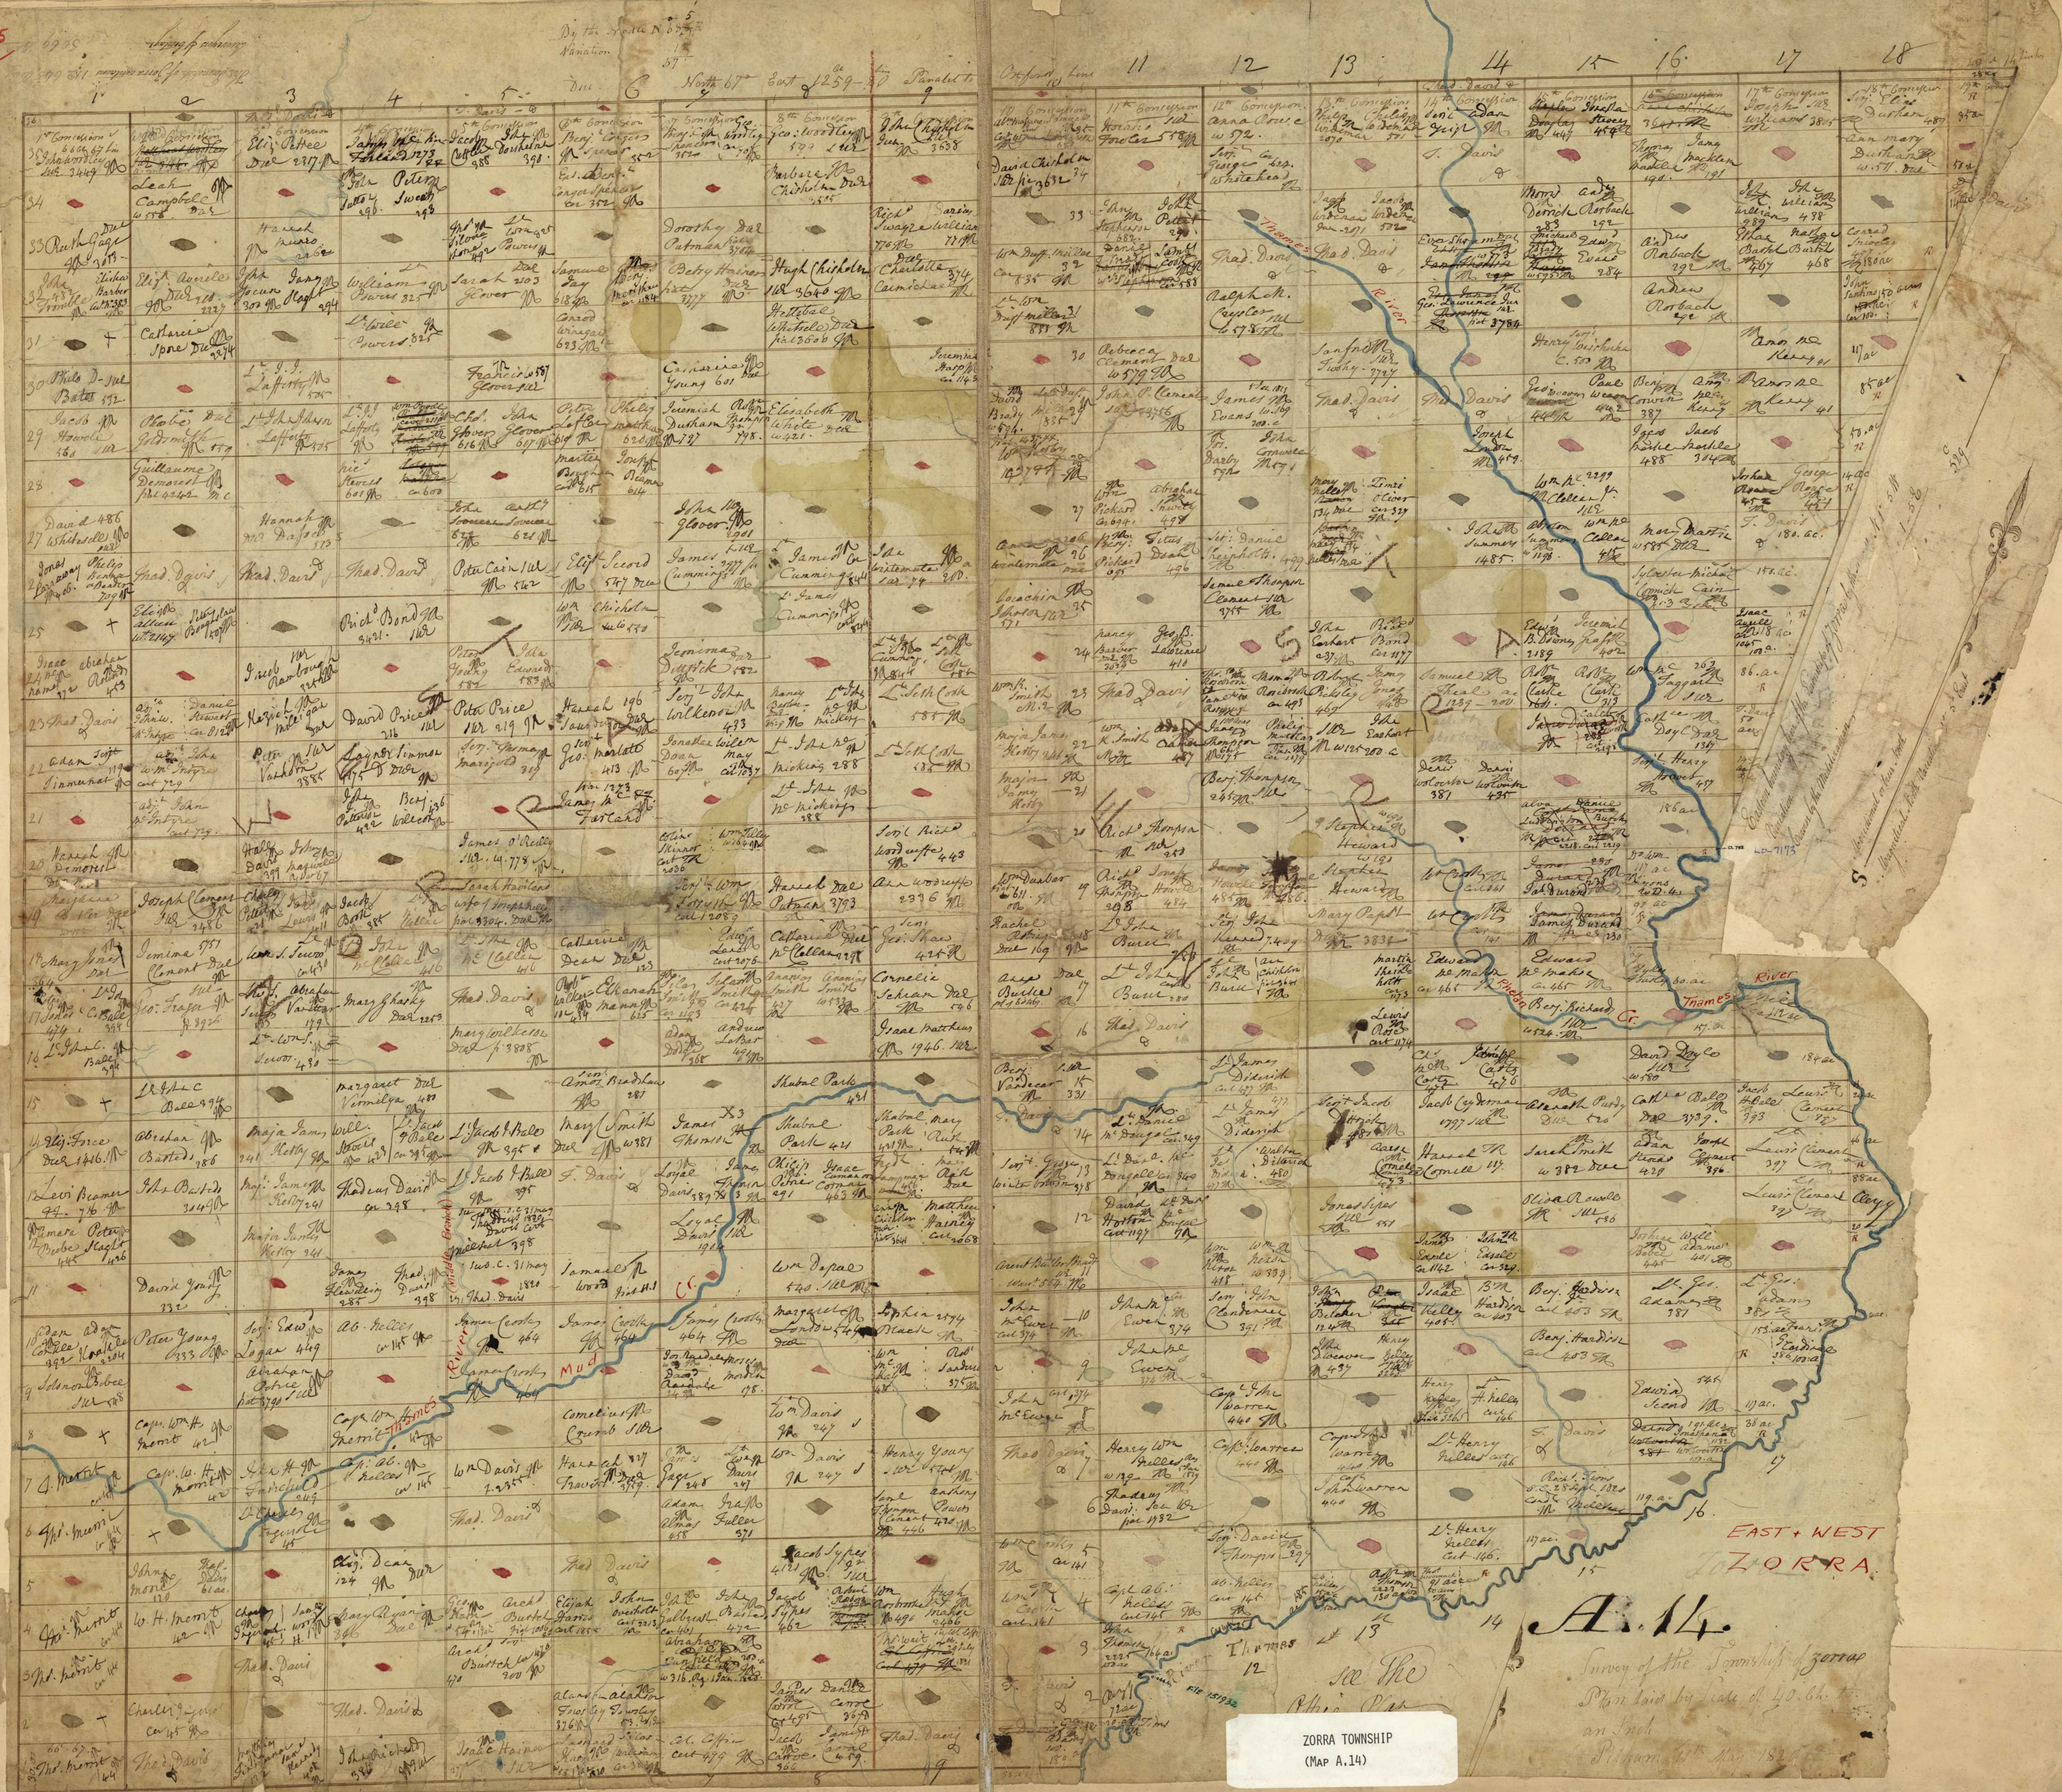

Use 9 p 215

By the hands of 22 3 11 22 11 22

Survey of the Township of Zorra  
East + West  
Zorra  
Survey of the Township of Zorra  
Plan laid by scale of 40 Ch.  
an Inch  
Pittam Oct 14 1826

ZORRA TOWNSHIP (MAP A, 14)

Survey of the Township of Zorra  
Plan laid by scale of 40 Ch.  
an Inch  
Pittam Oct 14 1826